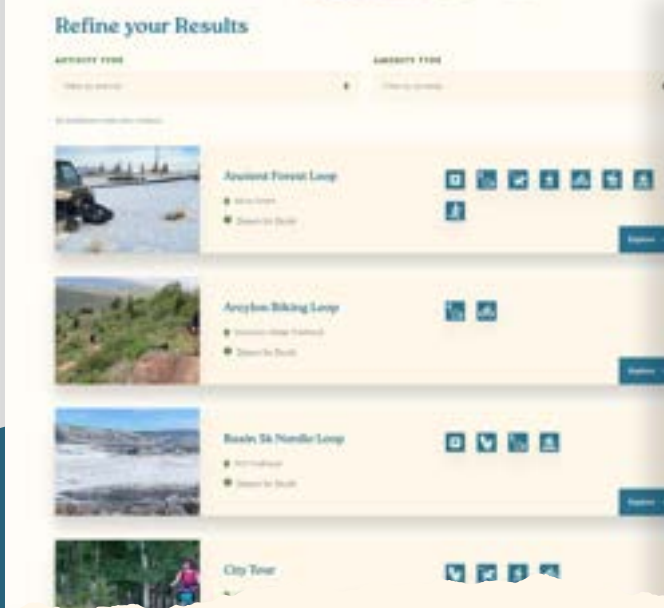

Locations Database

We built a dynamic locations database that puts every park, trail, and open space at your fingertips. Users can filter by activity or amenity—like biking, dog parks, or restroom access—and instantly explore all available options. Each location includes quick-hit details like address, hours, trail type, and features, making it easy to plan the perfect outing without extra clicks or calls.